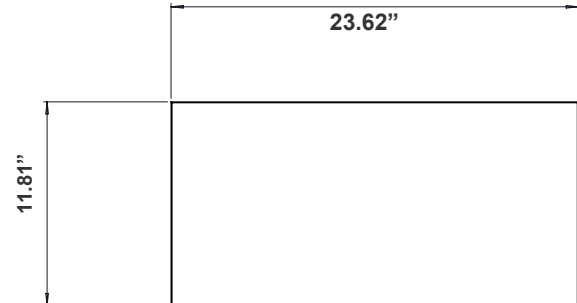

Type: \_\_\_\_\_

23.62"(W) x 11.81"(H) x 1.18"(D)

The clean and elegant design of 1X4FT LED flat panel light provides a modern alternative to traditional 1x4FT fluorescent troffer, reaching up to 100lm/w. The unique internal driver and only 1.09" thickness allow you the ability to install the LED light just about anywhere, especially for the small and confined space, including recessed, suspended, surface mounted installations methods. It is available for 0-10v dimming with five years warranty.