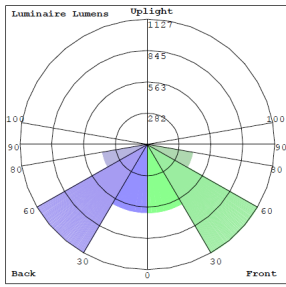

Photometrics: FEL-1X2-MCT5

BUG Rating: B2-U1-G1