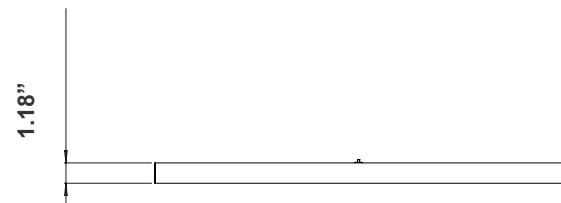

Type: \_\_\_\_\_

23.62"(W) x 11.81"(H) x 1.18"(D)

The clean and elegant design of 1X4FT LED flat panel light provides a modern alternative to traditional 1x4FT fluorescent troffer, reaching up to 100lm/w. The unique internal driver and only 1.09" thickness allow you the ability to install the LED light just about anywhere, especially for the small and confined space, including recessed, suspended, surface mounted installations methods. It is available for 0-10v dimming with five years warranty.